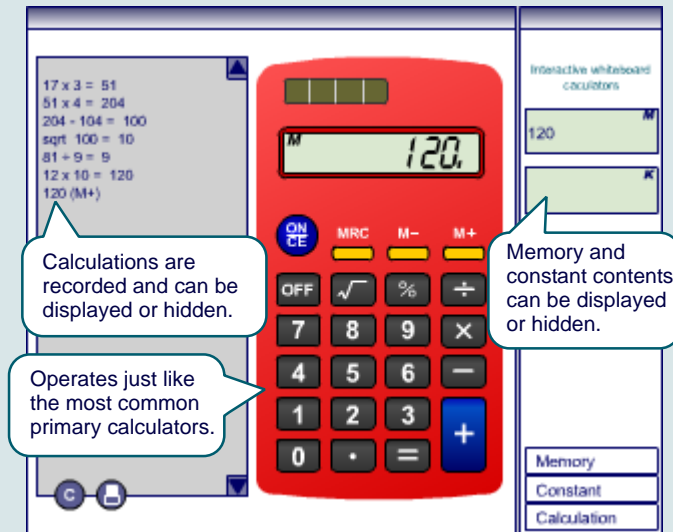

Learning Connections
Bankside, Reddish Rd.
Marsden, Huddersfield HD7 6NF
sales@learning-connections.co.uk
www.learning-connections.co.uk

Interactive calculators

On-screen emulators for primary school calculators

Just like the real thing.

Interactive whiteboard calculator emulators run on a personal computer and they look and operate just like most primary school 4-function calculators.

When the PC is connected to an interactive whiteboard, all the class can see the keys being operated and the results that they get.